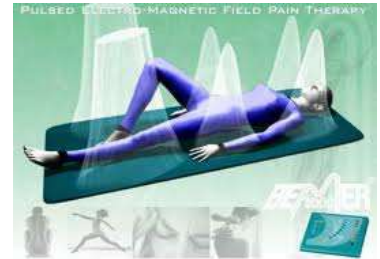

Detox Support & Self Help Tools

Exercise: Rebounder, light weights or walking
Move your body and lymph: Sweat is good.

PEMF Mats : the latest therapy used by our clinic for microcirculation.

Detox, Pain Relief, Cell-Rejuvenation, Healing, Sleep
Patients who have difficulty with regular exercise & use these new therapeutic mats at home daily benefit with renewed vigor, better sleep, and their protocols work more effective with quicker results.

Frequencies are positive for clearing Lyme toxins and parasite therapy, Migrains, Arthritis, TMG, Sport Injuries, knee pain, Back and Neck issues, moving blood and lymph fluid. Call the Academy for details, features & differences.
908-899-1650

2014 Special: *Klinghardt Detox & Lyme Protocols DVD* ($400 value) with purchase of a MAS or BEMER Mat
Contact us for special Klinghardt Pricing.

MAS 908-899-1650 **BEMER** www.beamerica.com/DHS

Sauna Therapy to Sweat.

Far Infrared Sauna or Steam Sauna

Made with non-toxic, wood and glass. No plastics, or glues.
Sunlighten sauna has a very low EMR emission model designed for the Klinghardt Academy:

Sunlighten link: features of the low EMR emission model.
<http://www.sunlighten.com/?utm_medium=email&utm_source=Klinghardt>

Hydrate with Pure Mineral Water:

Make a large pitcher each day and sip throughout day.

Recipe: 1 Gal of spring water, mix 1 Tbsp. electrolytes and 1 Tbsp. microminerals.
Detox therapies push out the toxins from your cells, and you must have on board good minerals to immediately hydrate to replace the toxins with good minerals into the cells. Hydration important when using these detox supportive products.